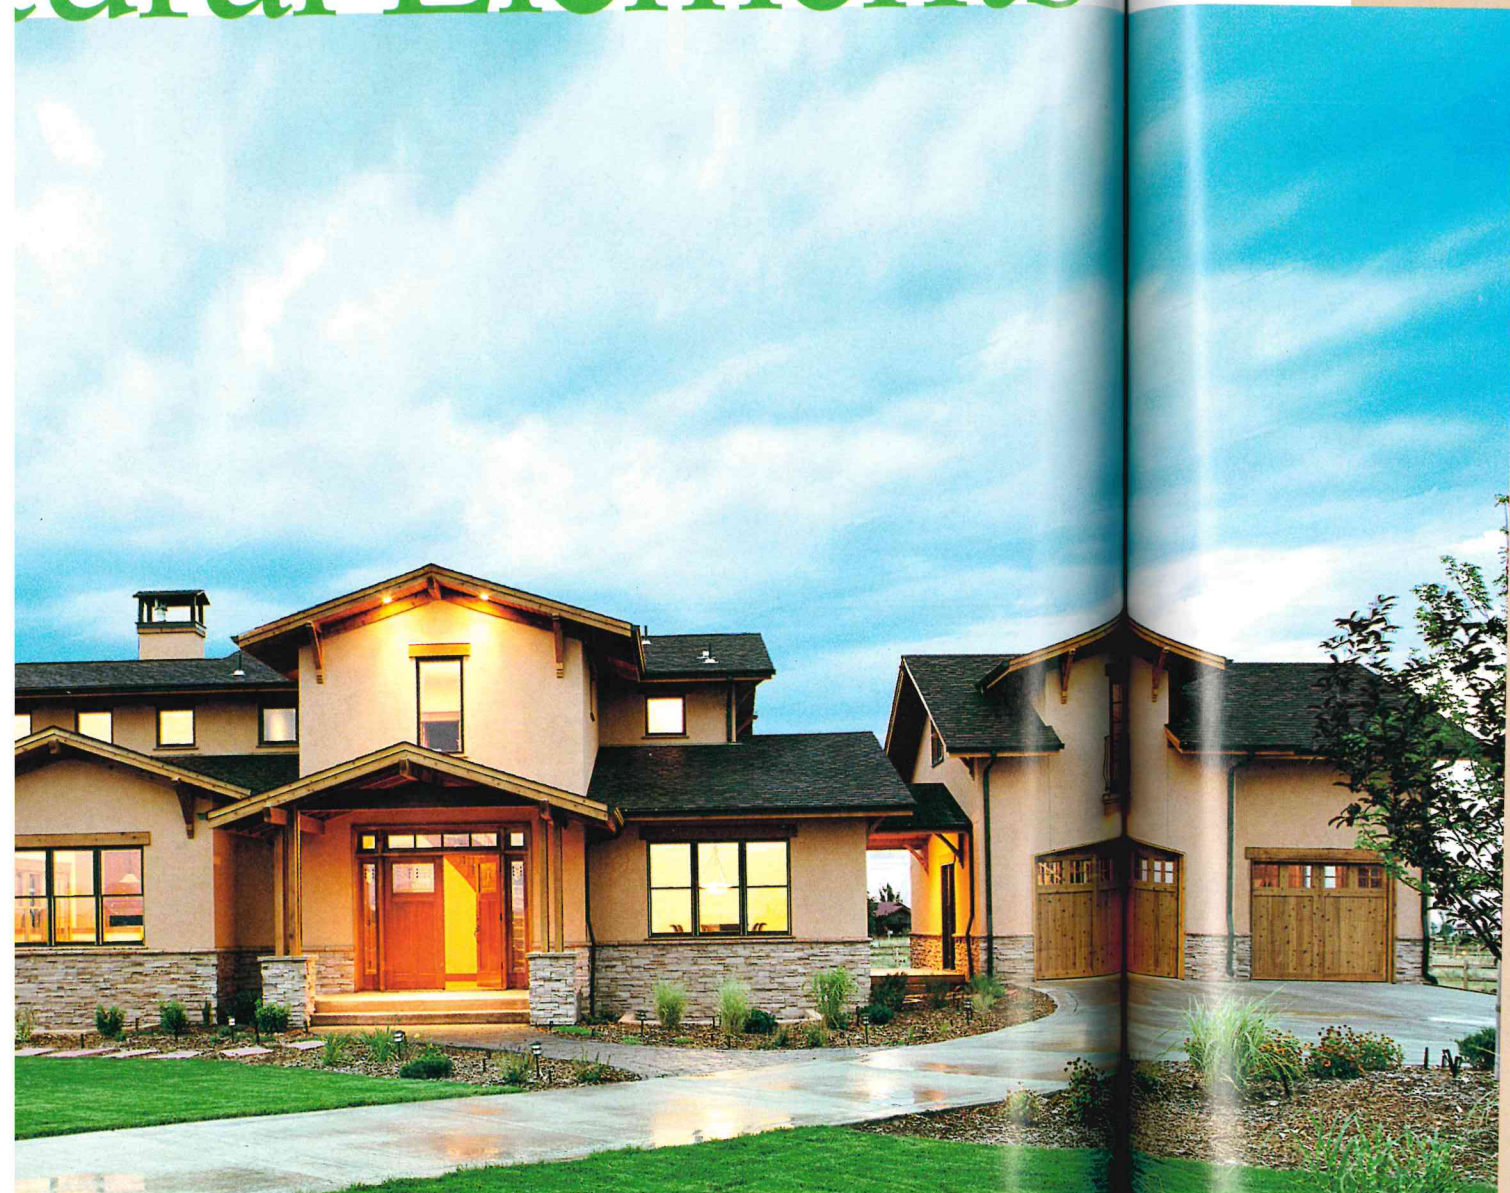

The Nation's Premier Home Designs Magazine

American Dream Homes

On Location at **42**
Beautiful Homes

Visit Our
Cover Home:
A Modern
Tuscan Villa

Outdoor Entertaining
Metropolitan Living
Luxury Appliances

natural Elements

BELOW, RIGHT: Create your own grand entrance with the dramatic staircase.

OPPOSITE: Well-placed windows and overhangs control the amount of sun received throughout the year.

©m. Courtesy of Scott Rodwin. This home, as shown in the photographs, may more detailed information, please check the floor plans carefully.

Beneath the gently pitched rooflines of this five-bedroom home you'll find a rich blend of Prairie, Craftsman, and contemporary styles. A full suite of amenities completes the design. Outside, rustic wood beams—such as the slender porch supports and decorative roof brackets—and stone details establish naturalistic themes. The inside prefers clean, straightforward spaces, such as the combined dine-in kitchen and breakfast nook. On the other hand, the sweeping stairway at the front of the home makes a strong first impression. Private spaces are more than comfortable. The master suite finds an ideal location at the back of the plan, slightly removed from the rest of the home and provided with views of the rear landscape. Upstairs bedrooms are just as desirable, complete with panoramic views and, in one case, attended by a private deck. The loft above the garage can become a separate apartment.